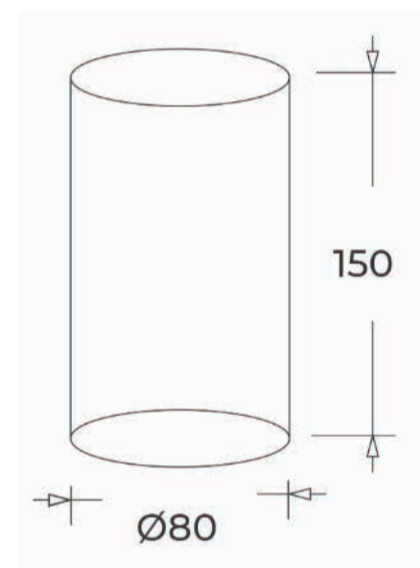

Diffuser with Dark Reflector

L70 @50,000h

Aluminium Die-cast

Type

Pendent/Surface

Single Line Diagram

GLG MACTY

GLG Macty fixture has:

Light Distribution

DIRECT

CRI ≥ 90

TUNABLE WHITE

MERRY DUM

Product Order Code	System Power	Dimensions
4070 -  1	12W	Dia = 80mm Hight=150mm

Order Options

Distribution